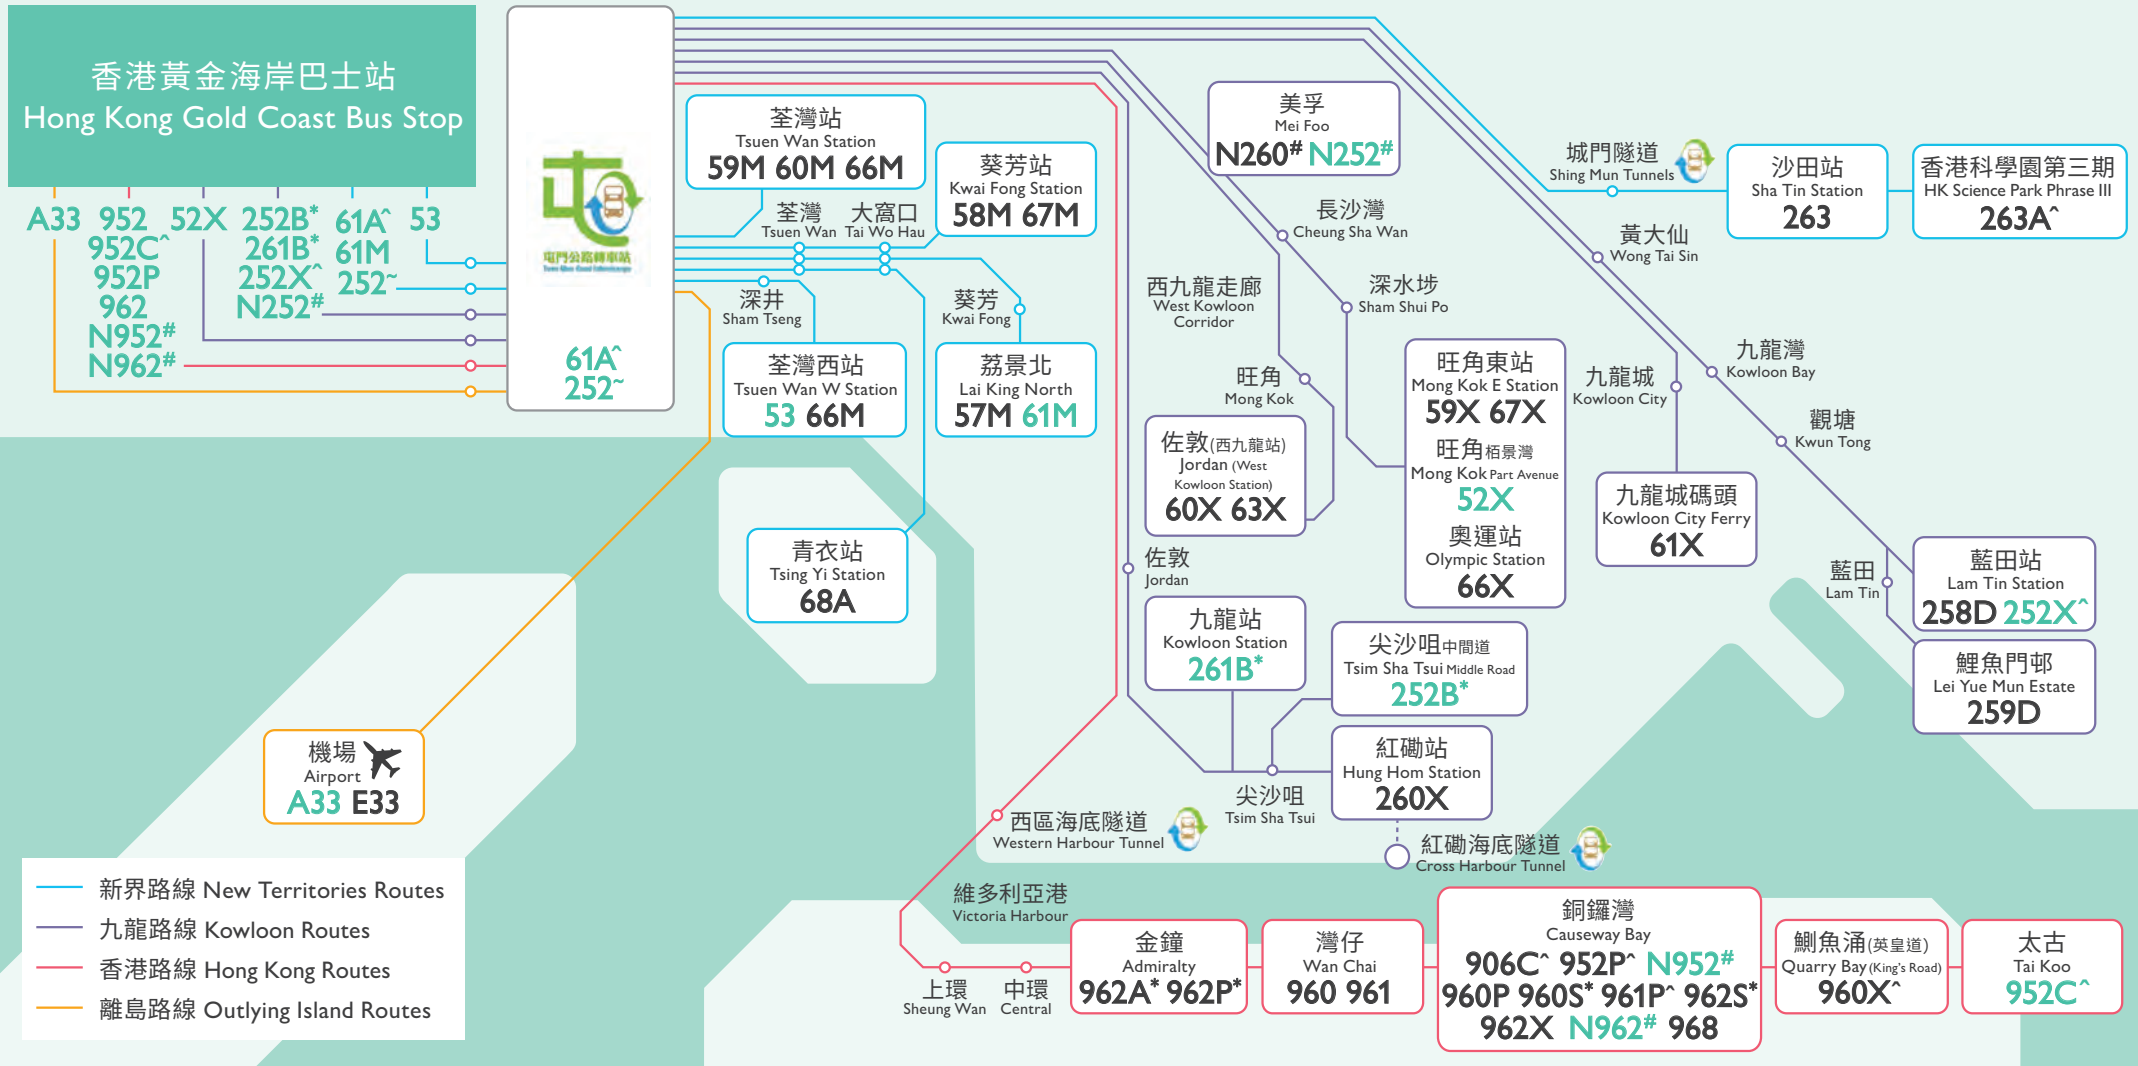

GOLD COAST  
RESIDENCES  
黃金海岸·住宅

# 巴士 - 屯門公路轉車路線圖

## Bus - Tuen Mun Road Interchange Route Map

^ 61A, 252X, 263A, 952C, 960C, 960X, 961P (只限星期一至五繁忙時間 Mon-Fri peak hours only)

\* 252B, 261B, 952P, 960S, 962A, 962P (只限星期一至六繁忙時間 Mon-Sat peak hours only)

# N252, N260, N952, N962 (通宵線 Overnight) ~ 252 (於嘉和里村上車 Station at Kar Wo Lei Tsuen)

本單張資料只供參考, 如有更改, 恕不另行通知, 所有路線資料以巴士公司為準。

The information in the leaflet is for reference only and subject to change without prior notice. All routes details are subject to bus company's update.